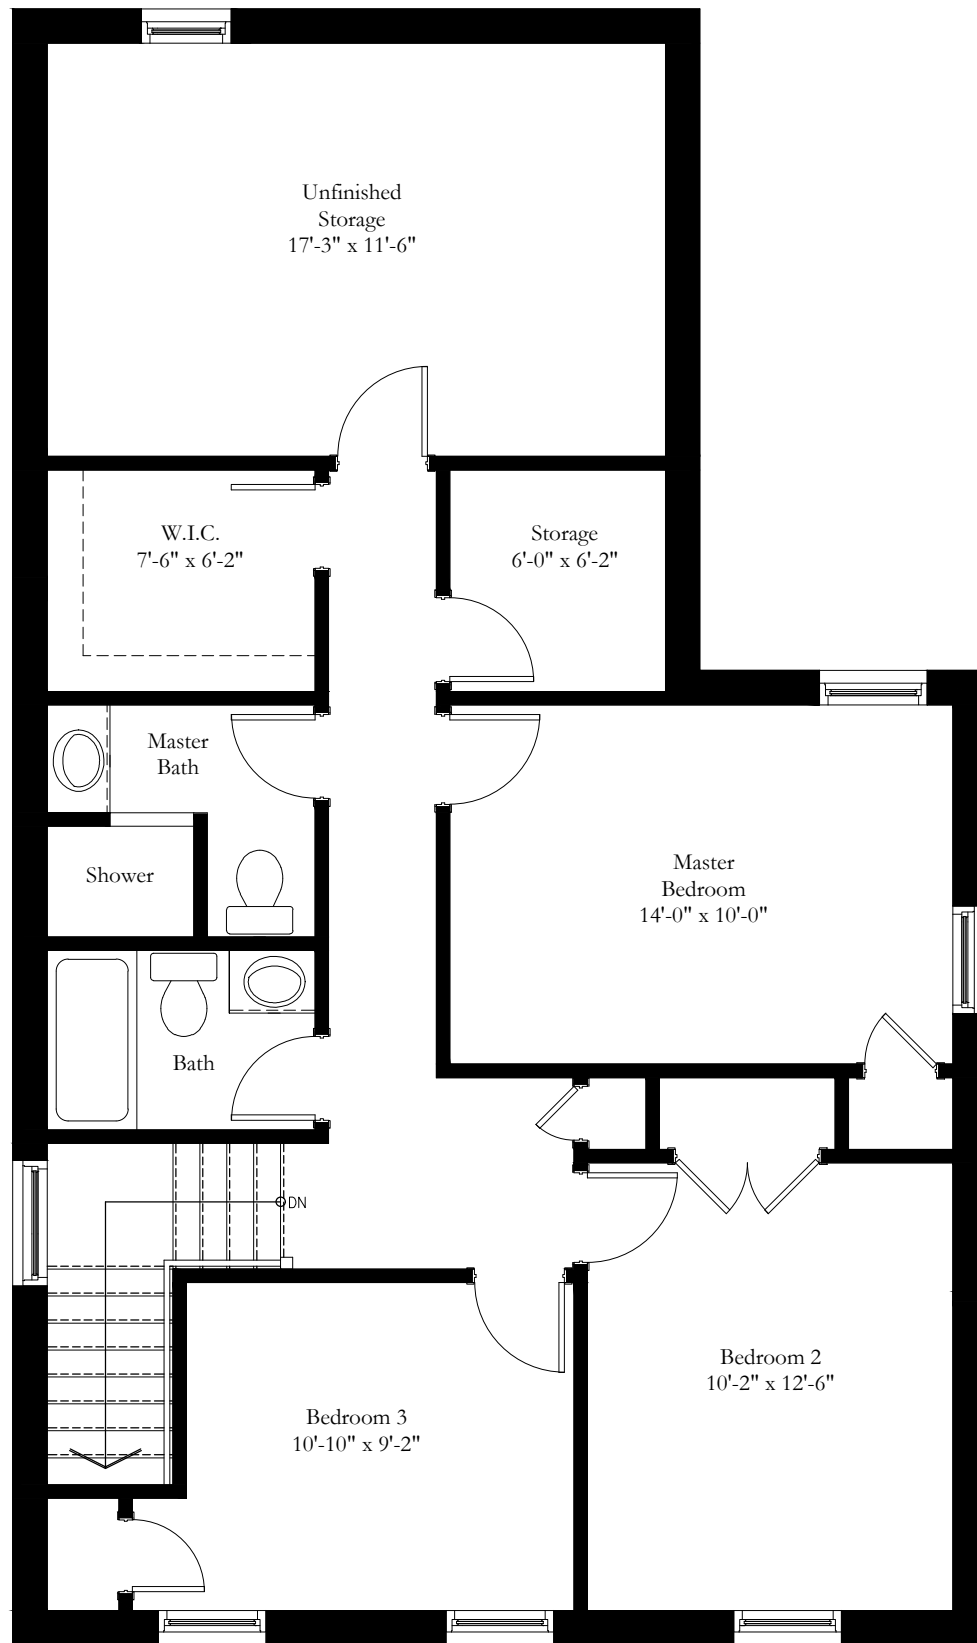

**Cusato**  
 Ground Floor Plan  
 1771 Square Feet

**Cusato**  

---

**Second Floor Plan**  
 1771 Square Feet