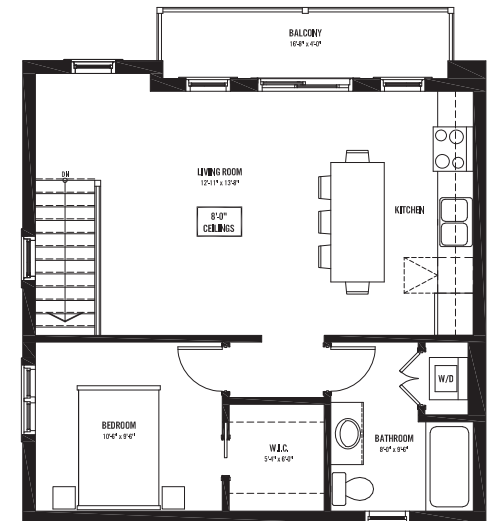

E. & O.E. Plans are subject to change without notice. Actual usable floor space may vary from stated floor areas. Number of stairs into house may vary dependant on site plan. Plan may be mirrored based on site selection.

**END UNIT
GROUND FLOOR**
1247 Square Feet

**END UNIT | COACH HOUSE
GROUND FLOOR**
2-car garage

END UNIT | LOFT
789 Square Feet

**END UNIT | COACH HOUSE
SECOND FLOOR**
660 Square Feet