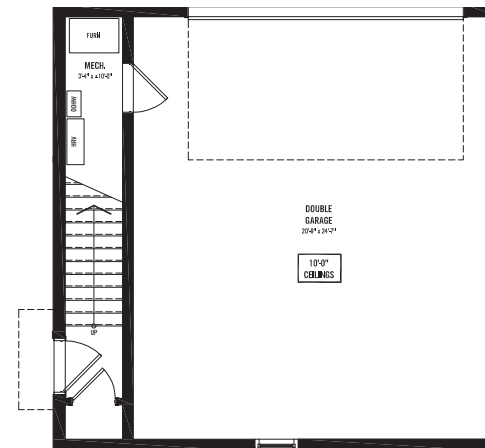

E. & O.E. Plans are subject to change without notice. Actual usable floor space may vary from stated floor areas. Number of stairs into house may vary dependant on site plan. Plan may be mirrored based on site selection.

**END UNIT
GROUND FLOOR**
1247 Square Feet

**END UNIT | COACH HOUSE
GROUND FLOOR**
2-car garage

END UNIT | LOFT
789 Square Feet

**END UNIT | COACH HOUSE
SECOND FLOOR**
660 Square Feet