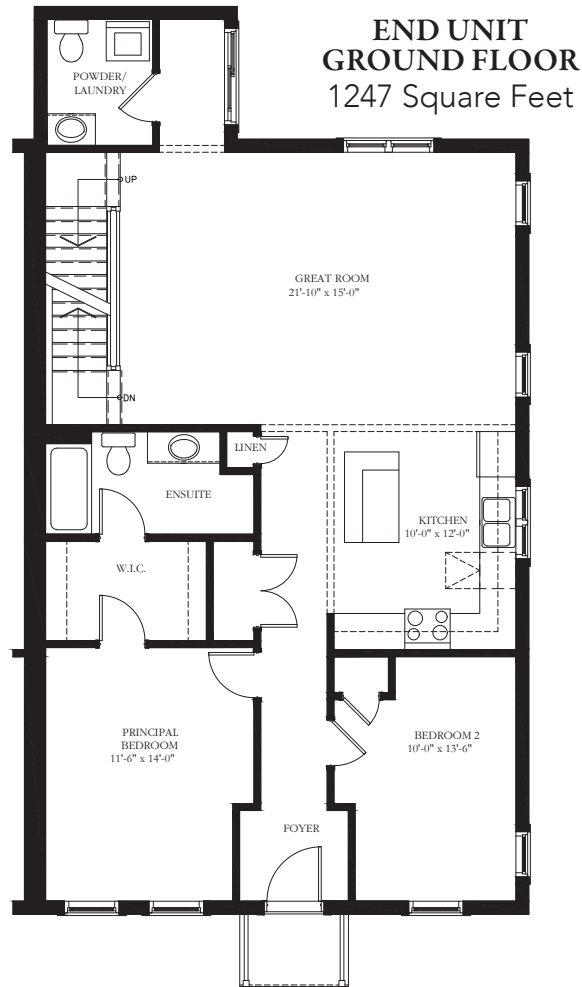

E. & O.E. Plans are subject to change without notice. Actual usable floor space may vary from stated floor areas. Number of stairs into house may vary dependant on site plan. Plan may be mirrored based on site selection.

**END UNIT
GROUND FLOOR**
1247 Square Feet

**END UNIT | COACH HOUSE
GROUND FLOOR**
2-car garage

END UNIT | LOFT
789 Square Feet

**END UNIT | COACH HOUSE
SECOND FLOOR**
660 Square Feet