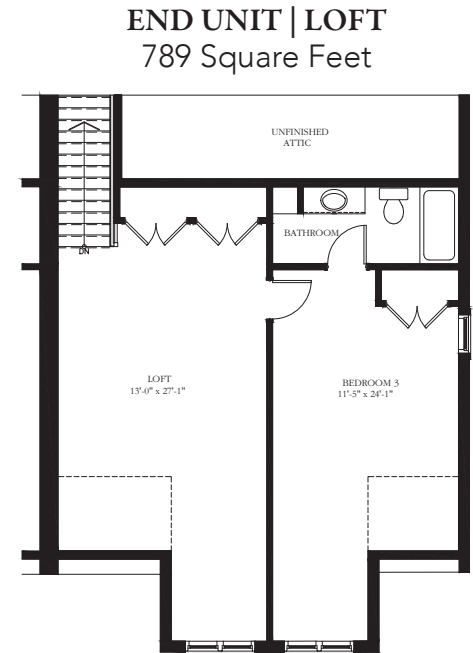

E. & O.E. Plans are subject to change without notice. Actual usable floor space may vary from stated floor areas. Number of stairs into house may vary dependant on site plan. Plan may be mirrored based on site selection.

**END UNIT
GROUND FLOOR**
1247 Square Feet

**END UNIT | COACH HOUSE
GROUND FLOOR**
2-car garage

END UNIT | LOFT
789 Square Feet

**END UNIT | COACH HOUSE
SECOND FLOOR**
660 Square Feet