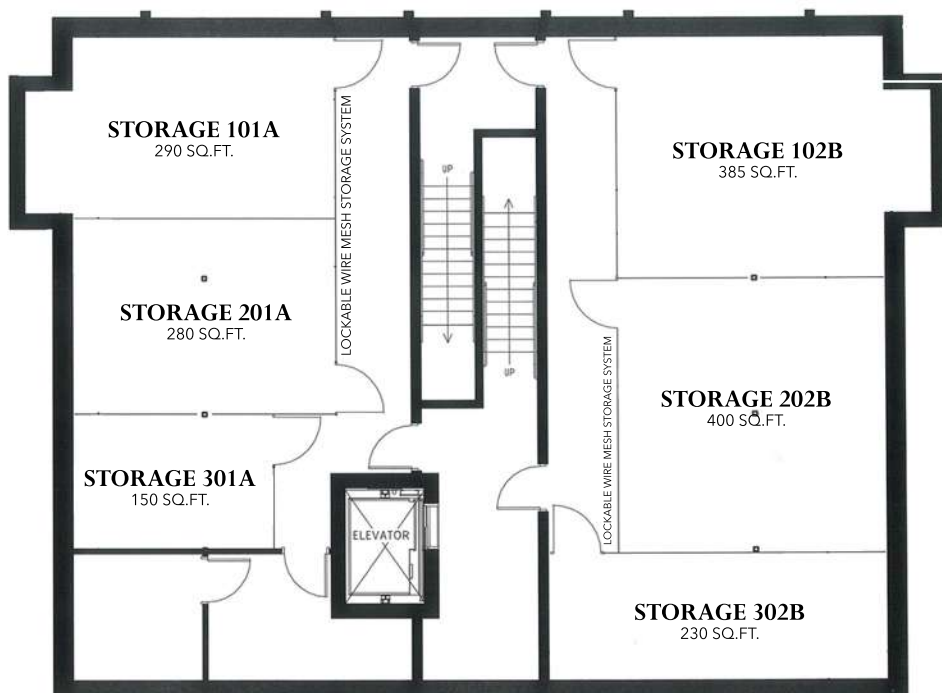

RUBIDGE PLACE

6 PLEX CONDOMINIUM

CONTACT US
sales@newamhersthomes.com
1-866-528-9618

VISIT US
newamhersthomes.com
950 New Amherst Boulevard
Cobourg, Ontario
K9A 0B2

E. & O.E. Plans are subject to change without notice. Actual usable floor space may vary from stated floor areas.