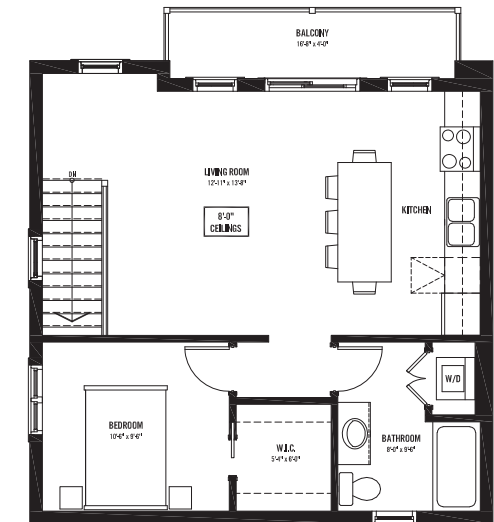

## VISIT US

newamhersthomes.com  
950 New Amherst Boulevard  
Cobourg, ON K9A 0B2

E. & O.E. Plans are subject to change without notice. Actual usable floor space may vary from stated floor areas. Number of stairs into house may vary dependant on site plan. Plan may be mirrored based on site selection.

**END UNIT | COACH HOUSE  
GROUND FLOOR**  
2-car garage

**END UNIT | COACH HOUSE  
SECOND FLOOR**  
660 Square Feet