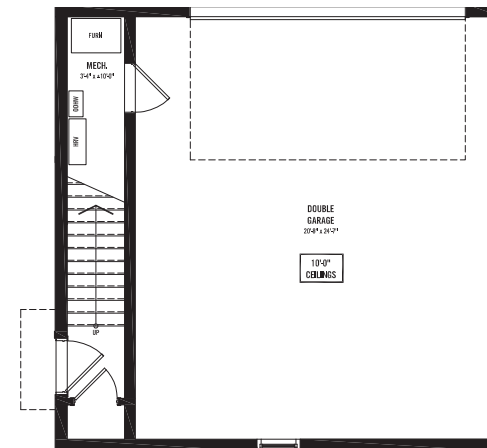

**END UNIT | COACH HOUSE  
GROUND FLOOR**  
2-car garage

**END UNIT | COACH HOUSE  
SECOND FLOOR**  
660 Square Feet