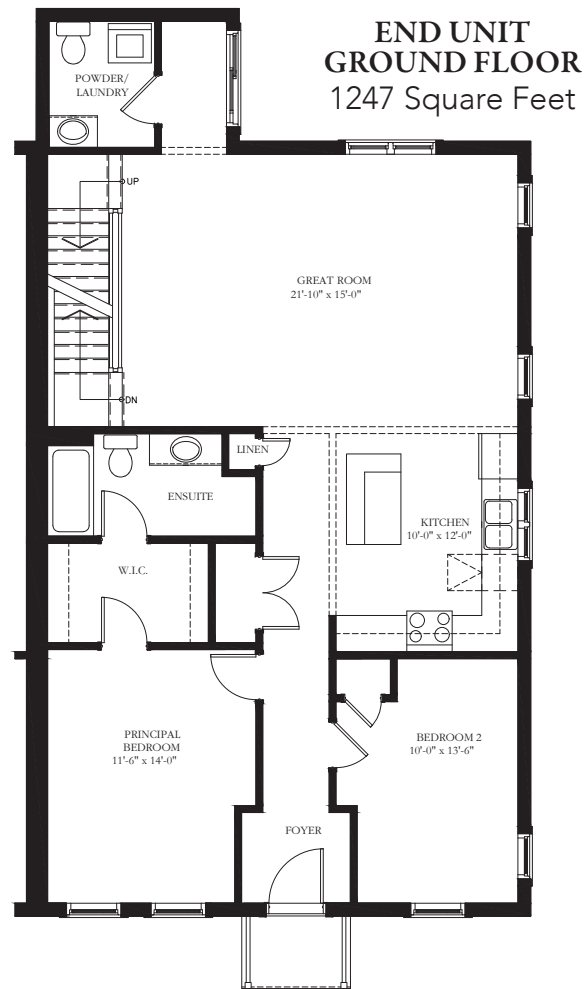

# BUNGALOTT TOWNHOME

**WITH COACH HOUSE**

Lot 97 - Wilkins Gate

**END UNIT | COACH HOUSE  
GROUND FLOOR**  
2-car garage

**END UNIT | COACH HOUSE  
SECOND FLOOR**  
660 Square Feet