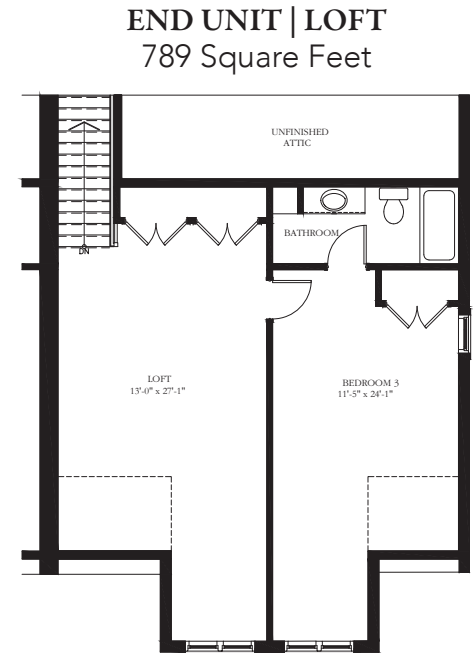

## VISIT US

newamhersthomes.com  
950 New Amherst Boulevard  
Cobourg, ON K9A 0B2

E. & O.E. Plans are subject to change without notice. Actual usable floor space may vary from stated floor areas. Number of stairs into house may vary dependant on site plan. Plan may be mirrored based on site selection.

**END UNIT | COACH HOUSE  
GROUND FLOOR**  
2-car garage

**END UNIT | COACH HOUSE  
SECOND FLOOR**  
660 Square Feet