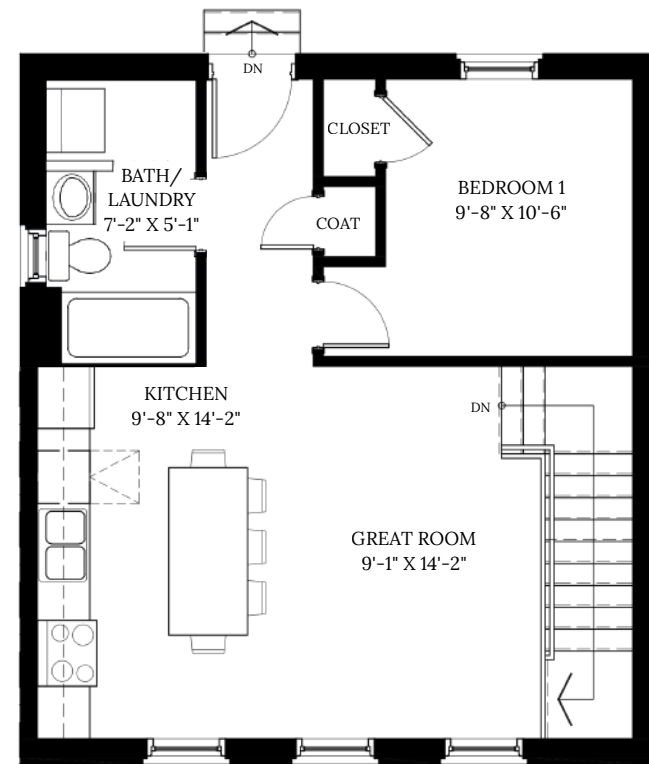

newamhersthomes.com

950 New Amherst Boulevard

Cobourg, Ontario

K9A 0B2

E. & O.E. Plans are subject to change without notice. Actual usable floor space may vary from stated floor areas. Number of stairs into house may vary dependent on site plan. Plan may be mirrored based on site selection.

MAIN FLOOR

LOWER LEVEL